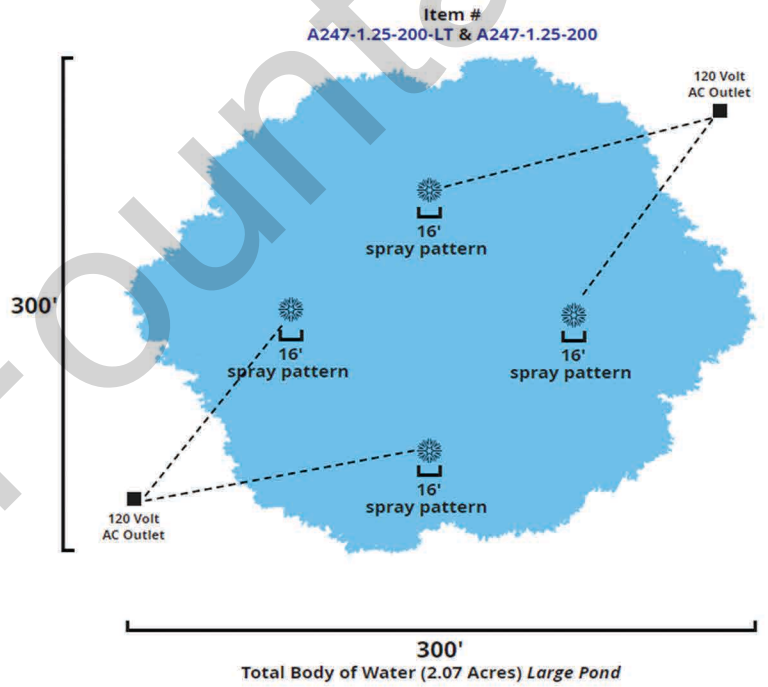

Comet Fountains Has a Fountain Set Up For Ponds and Lakes up to Four Full Acres!
These pictures are to ACTUAL Scale

Example: #1

Key:
 = Floating Fountain
 16' = Width of Spray Pattern in Feet

Key:
 = Floating Fountain
 14' = Width of Spray Pattern in Feet

Comet Fountains Has a Fountain Set Up For Ponds and Lakes up to Four Full Acres!
These pictures are to ACTUAL Scale

Example: #2

Key:

- = Floating Fountain
- 17' = Width of Spray Pattern in Feet

Comet Fountains Has a Fountain Set Up For Ponds and Lakes up to Four Full Acres!
These pictures are to ACTUAL Scale

Example: #3

Key:

 = Floating Fountain

20' = Width of Spray Pattern in Feet

Comet Fountains Has a Fountain Set Up For Ponds and Lakes up to Four Full Acres!
These pictures are to ACTUAL Scale

Example: #4

Key:

- = Floating Fountain
- 8' = Width of Spray Pattern in Feet

Comet Fountains Has a Fountain Set Up For Ponds and Lakes up to Four Full Acres!
These pictures are to ACTUAL Scale

Example: #5

Key:

- = Floating Fountain
- 26' = Width of Spray Pattern in Feet