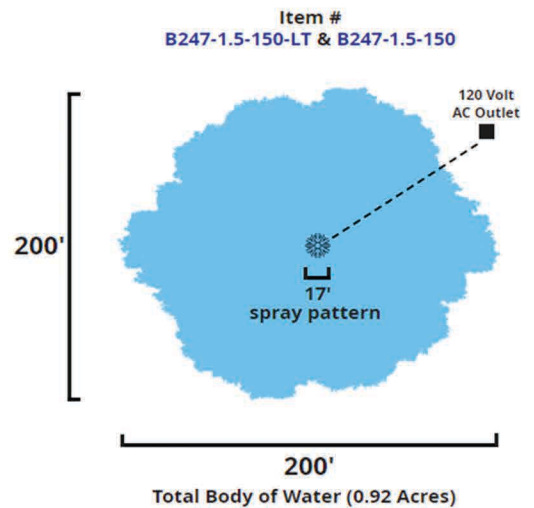

Comet Fountains Has a Fountain Set Up For Ponds and Lakes up to Four Full Acres!
These pictures are to ACTUAL Scale

Example: #1

Key:
 = Floating Fountain
 16' = Width of Spray Pattern in Feet

Key:
 = Floating Fountain
 14' = Width of Spray Pattern in Feet

Comet Fountains Has a Fountain Set Up For Ponds and Lakes up to Four Full Acres!
These pictures are to ACTUAL Scale

Example: #2

Key:

- = Floating Fountain
- 17' = Width of Spray Pattern in Feet

Comet Fountains Has a Fountain Set Up For Ponds and Lakes up to Four Full Acres!
These pictures are to ACTUAL Scale

Example: #3

Key:

 = Floating Fountain

20' = Width of Spray Pattern in Feet

Comet Fountains Has a Fountain Set Up For Ponds and Lakes up to Four Full Acres!
These pictures are to ACTUAL Scale

Example: #4

Key:

- = Floating Fountain
- 8' = Width of Spray Pattern in Feet

Comet Fountains Has a Fountain Set Up For Ponds and Lakes up to Four Full Acres!
These pictures are to ACTUAL Scale

Example: #5

Key:

- = Floating Fountain
- 26' = Width of Spray Pattern in Feet