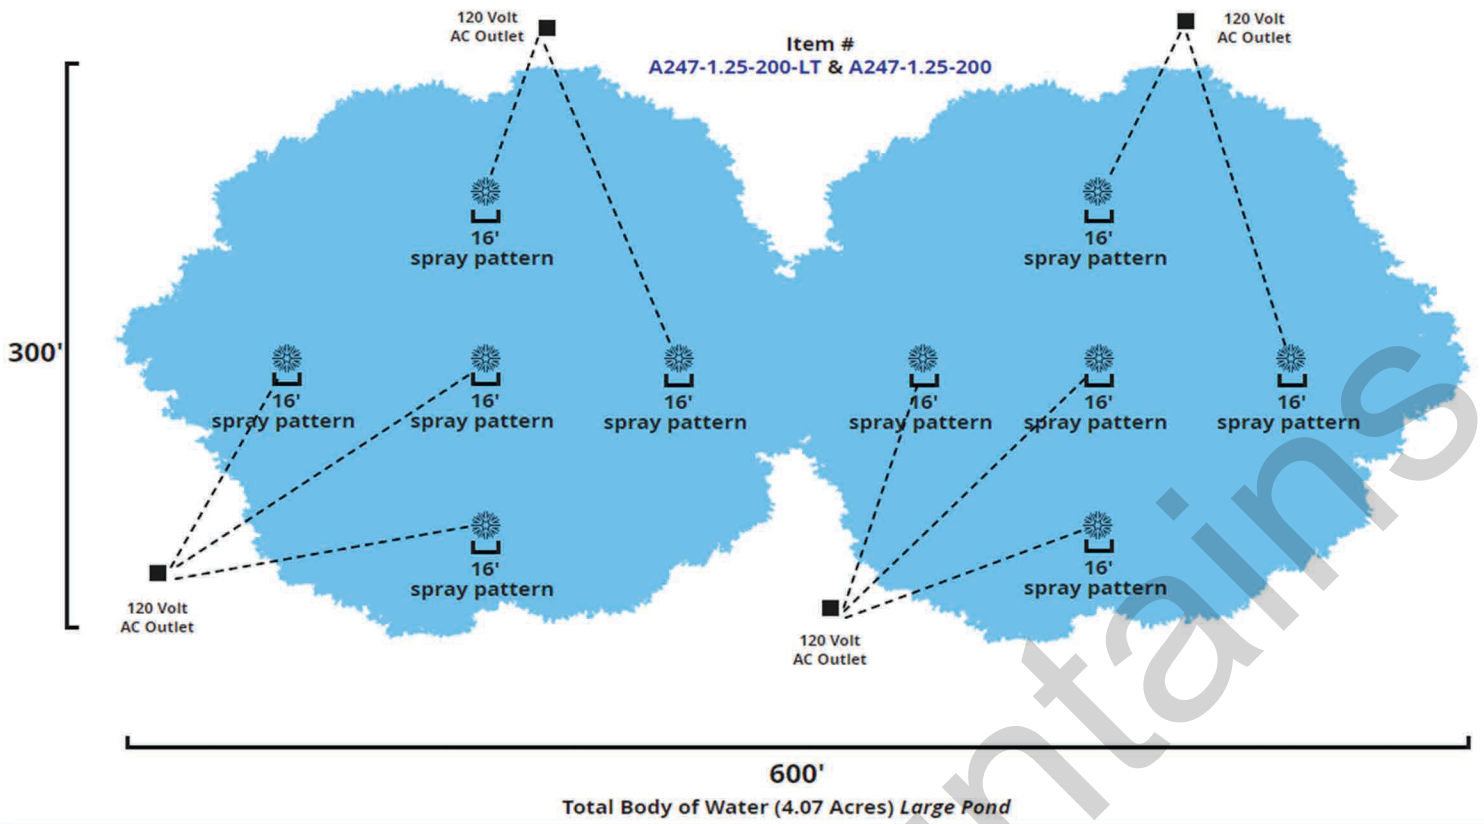

Comet Fountains Has a Fountain Set Up For Ponds and Lakes up to Four Full Acres!
These pictures are to ACTUAL Scale

Example: #1

Key:
 = Floating Fountain
 16' = Width of Spray Pattern in Feet

Key:
 = Floating Fountain
 14' = Width of Spray Pattern in Feet

Comet Fountains Has a Fountain Set Up For Ponds and Lakes up to Four Full Acres!
These pictures are to ACTUAL Scale

Example: #2

Key:

- = Floating Fountain
- 17' = Width of Spray Pattern in Feet

Comet Fountains Has a Fountain Set Up For Ponds and Lakes up to Four Full Acres!
These pictures are to ACTUAL Scale

Example: #3

Key:

 = Floating Fountain

20' = Width of Spray Pattern in Feet

Comet Fountains Has a Fountain Set Up For Ponds and Lakes up to Four Full Acres!
These pictures are to ACTUAL Scale

Example: #4

Key:

- = Floating Fountain
- 8' = Width of Spray Pattern in Feet

Comet Fountains Has a Fountain Set Up For Ponds and Lakes up to Four Full Acres!
These pictures are to ACTUAL Scale

Example: #5

Key:

- = Floating Fountain
- 26' = Width of Spray Pattern in Feet