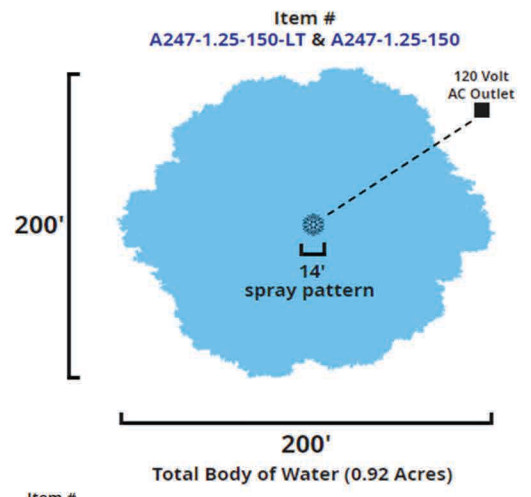

Comet Fountains Has a Fountain Set Up For Ponds and Lakes up to Four Full Acres!
These pictures are to ACTUAL Scale

Example: #1

Key:
 = Floating Fountain
 16' = Width of Spray Pattern in Feet

Key:
 = Floating Fountain
 14' = Width of Spray Pattern in Feet

Comet Fountains Has a Fountain Set Up For Ponds and Lakes up to Four Full Acres!
These pictures are to ACTUAL Scale

Example: #2

Key:

- = Floating Fountain
- 17' = Width of Spray Pattern in Feet

Comet Fountains Has a Fountain Set Up For Ponds and Lakes up to Four Full Acres!
These pictures are to ACTUAL Scale

Example: #3

Key:

 = Floating Fountain

20' = Width of Spray Pattern in Feet

Comet Fountains Has a Fountain Set Up For Ponds and Lakes up to Four Full Acres!
These pictures are to ACTUAL Scale

Example: #4

Key:

- = Floating Fountain
- 8' = Width of Spray Pattern in Feet

Comet Fountains Has a Fountain Set Up For Ponds and Lakes up to Four Full Acres!
These pictures are to ACTUAL Scale

Example: #5

Key:

- = Floating Fountain
- 26' = Width of Spray Pattern in Feet