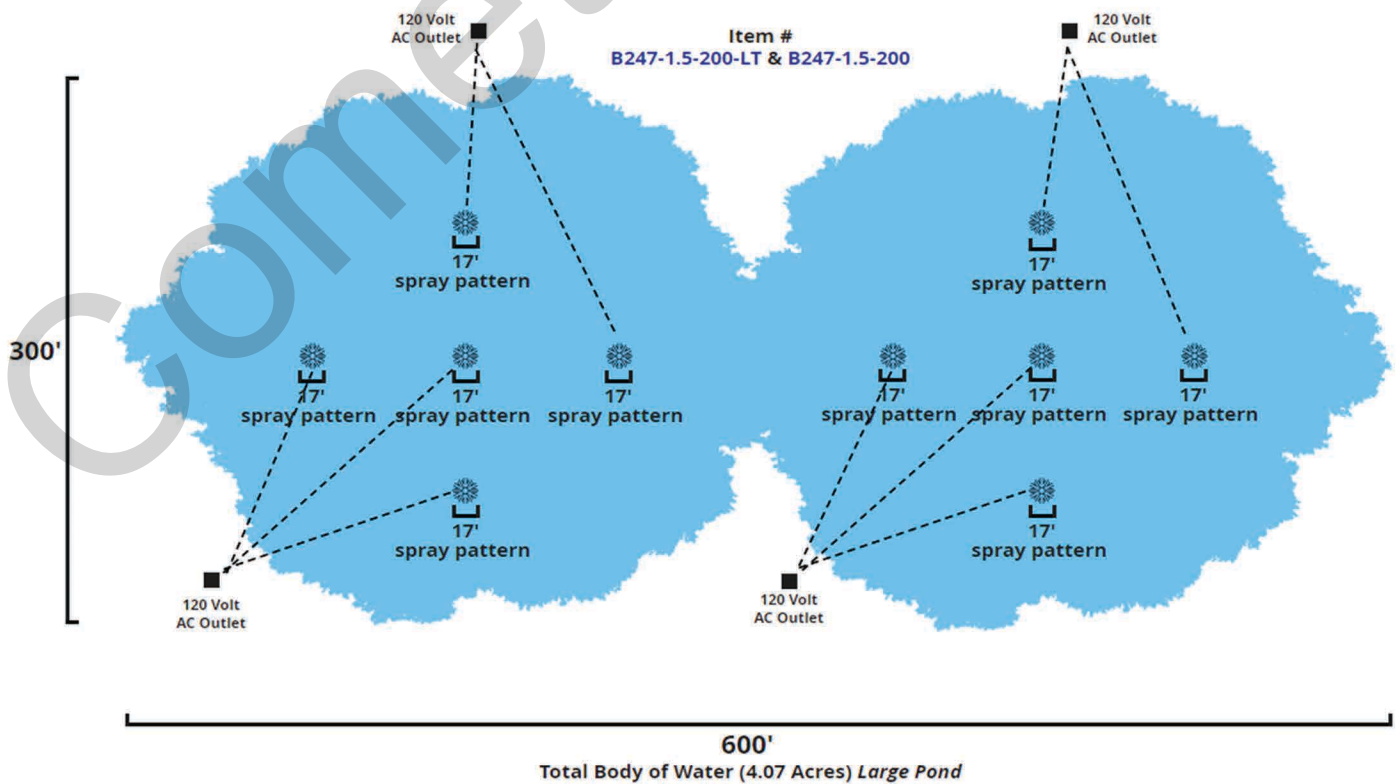

Comet Fountains Has a Fountain Set Up For Ponds and Lakes up to Four Full Acres!
These pictures are to ACTUAL Scale

Example: #1

Key:
 = Floating Fountain
 16' = Width of Spray Pattern in Feet

Key:
 = Floating Fountain
 14' = Width of Spray Pattern in Feet

Comet Fountains Has a Fountain Set Up For Ponds and Lakes up to Four Full Acres!
These pictures are to ACTUAL Scale

Example: #2

Key:

- = Floating Fountain
- 17' = Width of Spray Pattern in Feet

Comet Fountains Has a Fountain Set Up For Ponds and Lakes up to Four Full Acres!
These pictures are to ACTUAL Scale

Example: #3

Key:

 = Floating Fountain

20' = Width of Spray Pattern in Feet

Comet Fountains Has a Fountain Set Up For Ponds and Lakes up to Four Full Acres!
These pictures are to ACTUAL Scale

Example: #4

Key:

- = Floating Fountain
- 8' = Width of Spray Pattern in Feet

Comet Fountains Has a Fountain Set Up For Ponds and Lakes up to Four Full Acres!
These pictures are to ACTUAL Scale

Example: #5

Key:

- = Floating Fountain
- 26' = Width of Spray Pattern in Feet