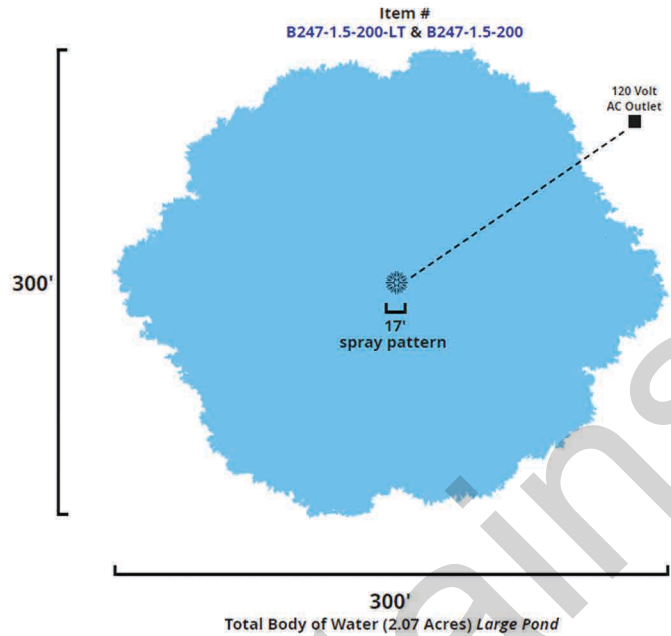

Comet Fountains Has a Fountain Set Up For Ponds and Lakes up to Four Full Acres!
These pictures are to ACTUAL Scale

Example: #1

Key:
 = Floating Fountain
 16' = Width of Spray Pattern in Feet

Key:
 = Floating Fountain
 14' = Width of Spray Pattern in Feet

Comet Fountains Has a Fountain Set Up For Ponds and Lakes up to Four Full Acres!
These pictures are to ACTUAL Scale

Example: #2

Key:

- = Floating Fountain
- 17' = Width of Spray Pattern in Feet

Comet Fountains Has a Fountain Set Up For Ponds and Lakes up to Four Full Acres!
These pictures are to ACTUAL Scale

Example: #3

Key:

 = Floating Fountain

20' = Width of Spray Pattern in Feet

Comet Fountains Has a Fountain Set Up For Ponds and Lakes up to Four Full Acres!
These pictures are to ACTUAL Scale

Example: #4

Key:

- = Floating Fountain
- 8' = Width of Spray Pattern in Feet

Comet Fountains Has a Fountain Set Up For Ponds and Lakes up to Four Full Acres!
These pictures are to ACTUAL Scale

Example: #5

Key:

- = Floating Fountain
- 26' = Width of Spray Pattern in Feet