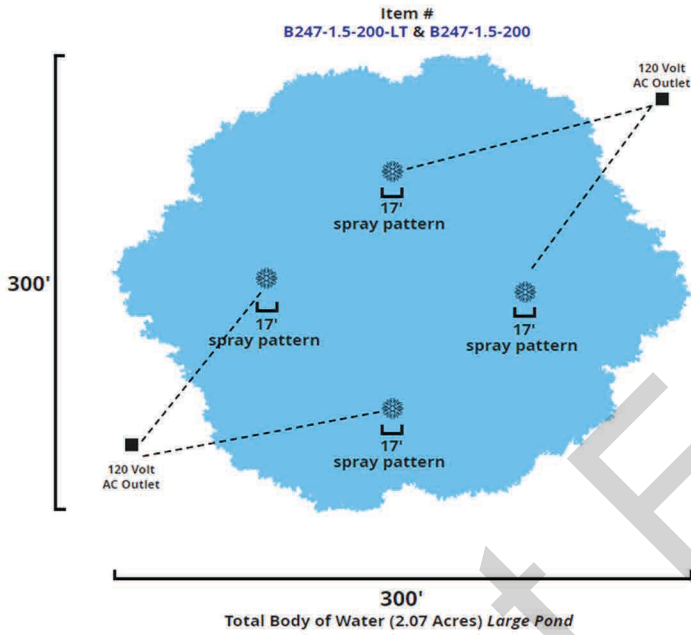

Comet Fountains Has a Fountain Set Up For Ponds and Lakes up to Four Full Acres!
These pictures are to ACTUAL Scale

Example: #1

Key:
 = Floating Fountain
 16' = Width of Spray Pattern in Feet

Key:
 = Floating Fountain
 14' = Width of Spray Pattern in Feet

Comet Fountains Has a Fountain Set Up For Ponds and Lakes up to Four Full Acres!
These pictures are to ACTUAL Scale

Example: #2

Key:

- = Floating Fountain
- 17' = Width of Spray Pattern in Feet

Comet Fountains Has a Fountain Set Up For Ponds and Lakes up to Four Full Acres!
These pictures are to ACTUAL Scale

Example: #3

Key:

 = Floating Fountain

20' = Width of Spray Pattern in Feet

Comet Fountains Has a Fountain Set Up For Ponds and Lakes up to Four Full Acres!
These pictures are to ACTUAL Scale

Example: #4

Key:

- = Floating Fountain
- 8' = Width of Spray Pattern in Feet

Comet Fountains Has a Fountain Set Up For Ponds and Lakes up to Four Full Acres!
These pictures are to ACTUAL Scale

Example: #5

Key:

- = Floating Fountain
- 26' = Width of Spray Pattern in Feet