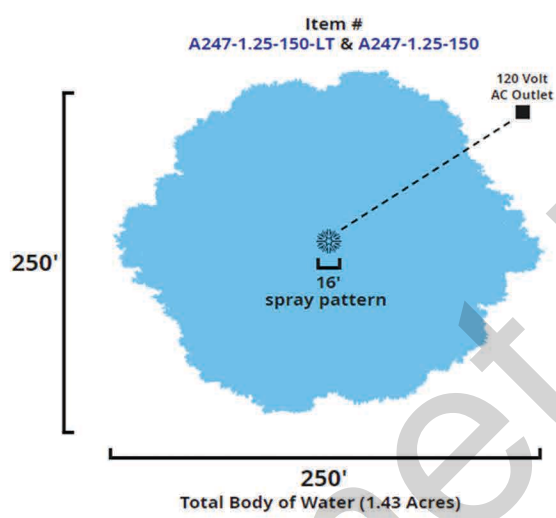

Comet Fountains Has a Fountain Set Up For Ponds and Lakes up to Four Full Acres!
These pictures are to ACTUAL Scale

Example: #1

Key:
 = Floating Fountain
 16' = Width of Spray Pattern in Feet

Key:
 = Floating Fountain
 14' = Width of Spray Pattern in Feet

Comet Fountains Has a Fountain Set Up For Ponds and Lakes up to Four Full Acres!
These pictures are to ACTUAL Scale

Example: #2

Key:

- = Floating Fountain
- 17' = Width of Spray Pattern in Feet

Comet Fountains Has a Fountain Set Up For Ponds and Lakes up to Four Full Acres!
These pictures are to ACTUAL Scale

Example: #3

Key:

 = Floating Fountain

20' = Width of Spray Pattern in Feet

Comet Fountains Has a Fountain Set Up For Ponds and Lakes up to Four Full Acres!
These pictures are to ACTUAL Scale

Example: #4

Key:

Item #
C247-2.0-200-LT & C247-2.0-200

Total Body of Water (4.07 Acres) Large Pond