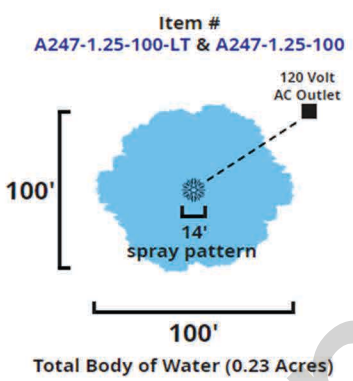

Comet Fountains Has a Fountain Set Up For Ponds and Lakes up to Four Full Acres!
These pictures are to ACTUAL Scale

Example: #1

Key:
 = Floating Fountain
 16' = Width of Spray Pattern in Feet

Key:
 = Floating Fountain
 14' = Width of Spray Pattern in Feet

Comet Fountains Has a Fountain Set Up For Ponds and Lakes up to Four Full Acres!
These pictures are to ACTUAL Scale

Example: #2

Key:

- = Floating Fountain
- 17' = Width of Spray Pattern in Feet

Comet Fountains Has a Fountain Set Up For Ponds and Lakes up to Four Full Acres!
These pictures are to ACTUAL Scale

Example: #3

Key:

 = Floating Fountain

20' = Width of Spray Pattern in Feet

Comet Fountains Has a Fountain Set Up For Ponds and Lakes up to Four Full Acres!
These pictures are to ACTUAL Scale

Example: #4

Key:

Item #
C247-2.0-200-LT & C247-2.0-200

Total Body of Water (4.07 Acres) Large Pond