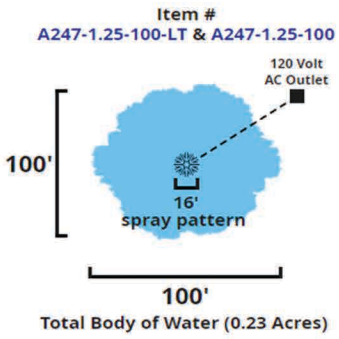

Comet Fountains Has a Fountain Set Up For Ponds and Lakes up to Four Full Acres!
These pictures are to ACTUAL Scale

Example: #1

Key:
 = Floating Fountain
 16' = Width of Spray Pattern in Feet

Key:
 = Floating Fountain
 14' = Width of Spray Pattern in Feet

Comet Fountains Has a Fountain Set Up For Ponds and Lakes up to Four Full Acres!
These pictures are to ACTUAL Scale

Example: #2

Key:

- = Floating Fountain
- 17' = Width of Spray Pattern in Feet

Comet Fountains Has a Fountain Set Up For Ponds and Lakes up to Four Full Acres!
These pictures are to ACTUAL Scale

Example: #3

Key:

 = Floating Fountain

20' = Width of Spray Pattern in Feet

Comet Fountains Has a Fountain Set Up For Ponds and Lakes up to Four Full Acres!
These pictures are to ACTUAL Scale

Example: #4

Key:

Item #
C247-2.0-200-LT & C247-2.0-200

Total Body of Water (4.07 Acres) Large Pond