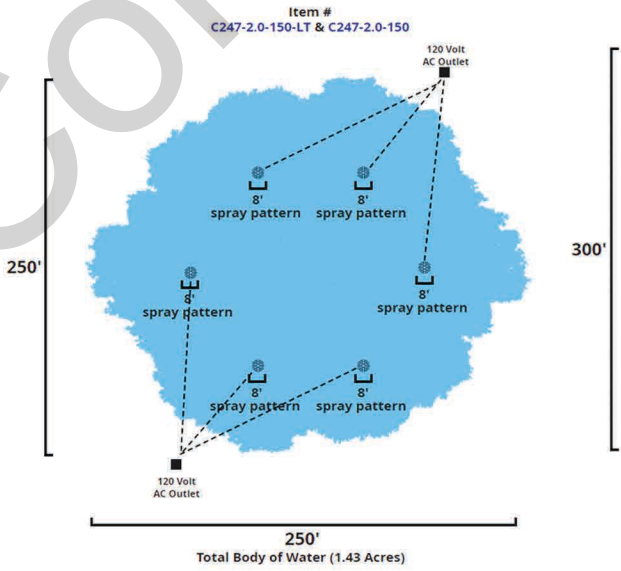

Comet Fountains Has a Fountain Set Up For Ponds and Lakes up to Four Full Acres!
These pictures are to ACTUAL Scale

Example: #1

Key:
 = Floating Fountain
 16' = Width of Spray Pattern in Feet

Key:
 = Floating Fountain
 14' = Width of Spray Pattern in Feet

Comet Fountains Has a Fountain Set Up For Ponds and Lakes up to Four Full Acres!
These pictures are to ACTUAL Scale

Example: #2

Key:

- = Floating Fountain
- 17' = Width of Spray Pattern in Feet

Comet Fountains Has a Fountain Set Up For Ponds and Lakes up to Four Full Acres!
These pictures are to ACTUAL Scale

Example: #3

Key:

 = Floating Fountain

20' = Width of Spray Pattern in Feet

Comet Fountains Has a Fountain Set Up For Ponds and Lakes up to Four Full Acres!
These pictures are to ACTUAL Scale

Example: #4

Key:

- = Floating Fountain
- 8' = Width of Spray Pattern in Feet

Comet Fountains Has a Fountain Set Up For Ponds and Lakes up to Four Full Acres!
These pictures are to ACTUAL Scale

Example: #5

Key:

- = Floating Fountain
- 26' = Width of Spray Pattern in Feet