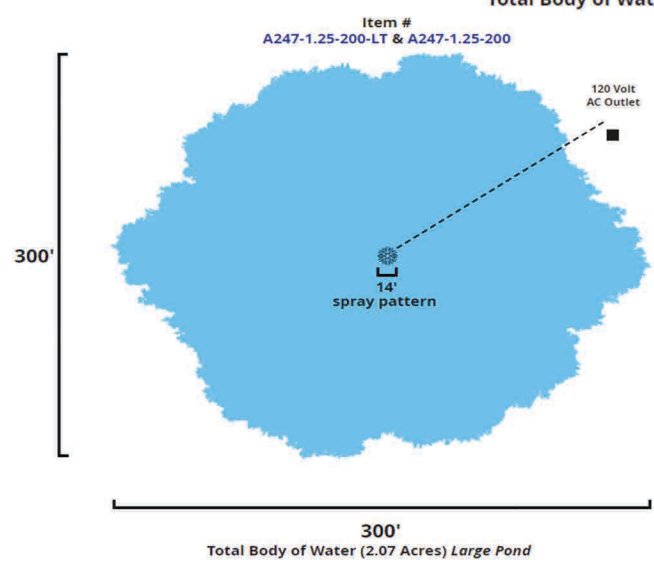

Comet Fountains Has a Fountain Set Up For Ponds and Lakes up to Four Full Acres!
These pictures are to ACTUAL Scale

Example: #1

Key:
 = Floating Fountain
 16' = Width of Spray Pattern in Feet

Key:
 = Floating Fountain
 14' = Width of Spray Pattern in Feet

Comet Fountains Has a Fountain Set Up For Ponds and Lakes up to Four Full Acres!
These pictures are to ACTUAL Scale

Example: #2

Key:

- = Floating Fountain
- 17' = Width of Spray Pattern in Feet

Comet Fountains Has a Fountain Set Up For Ponds and Lakes up to Four Full Acres!
These pictures are to ACTUAL Scale

Example: #3

Key:

 = Floating Fountain

20' = Width of Spray Pattern in Feet

Comet Fountains Has a Fountain Set Up For Ponds and Lakes up to Four Full Acres!
These pictures are to ACTUAL Scale

Example: #4

Key:

- = Floating Fountain
- 8' = Width of Spray Pattern in Feet

Comet Fountains Has a Fountain Set Up For Ponds and Lakes up to Four Full Acres!
These pictures are to ACTUAL Scale

Example: #5

Key:

- = Floating Fountain
- 26' = Width of Spray Pattern in Feet