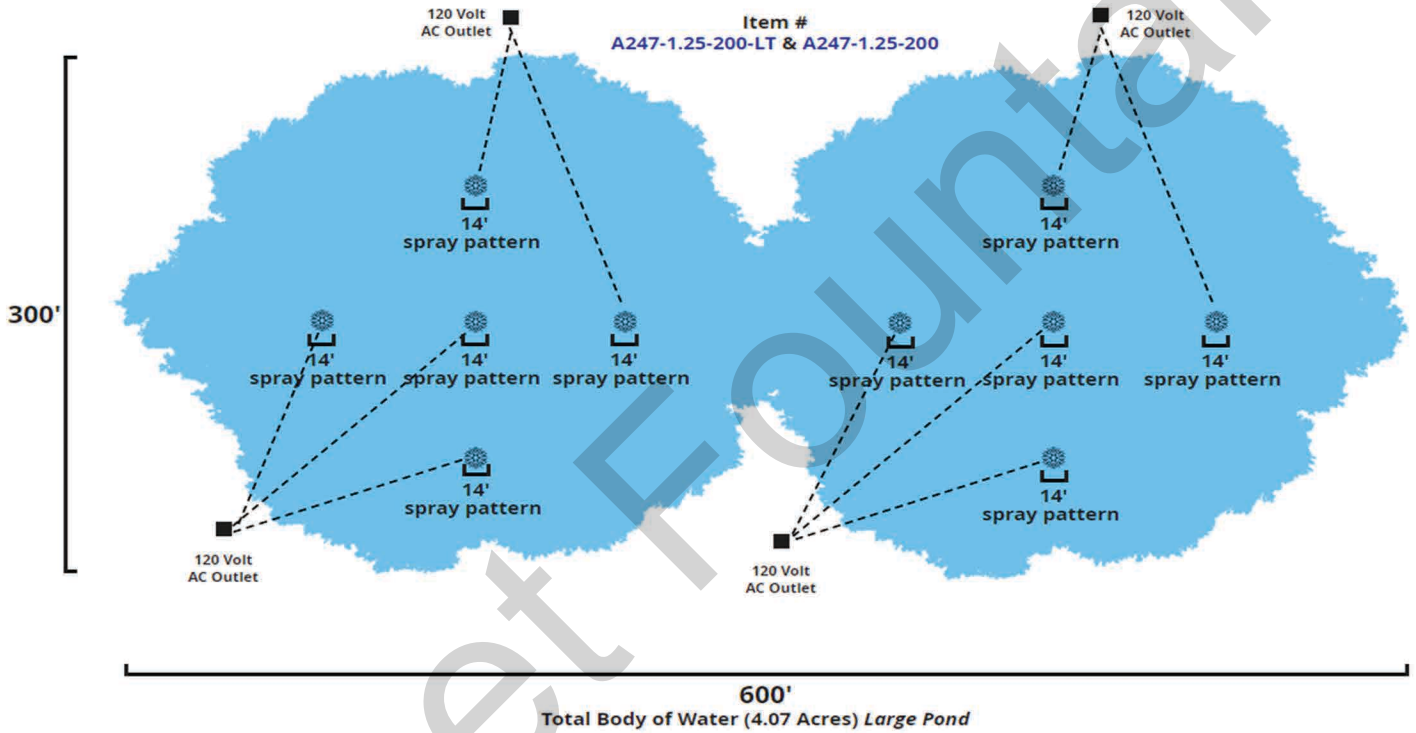

Comet Fountains Has a Fountain Set Up For Ponds and Lakes up to Four Full Acres!
These pictures are to ACTUAL Scale

Example: #1

Key:
 = Floating Fountain
 16' = Width of Spray Pattern in Feet

Key:
 = Floating Fountain
 14' = Width of Spray Pattern in Feet

Comet Fountains Has a Fountain Set Up For Ponds and Lakes up to Four Full Acres!
These pictures are to ACTUAL Scale

Example: #2

Key:

- = Floating Fountain
- 17' = Width of Spray Pattern in Feet

Comet Fountains Has a Fountain Set Up For Ponds and Lakes up to Four Full Acres!
These pictures are to ACTUAL Scale

Example: #3

Key:

 = Floating Fountain

20' = Width of Spray Pattern in Feet

Comet Fountains Has a Fountain Set Up For Ponds and Lakes up to Four Full Acres!
These pictures are to ACTUAL Scale

Example: #4

Key:

- = Floating Fountain
- 8' = Width of Spray Pattern in Feet

Comet Fountains Has a Fountain Set Up For Ponds and Lakes up to Four Full Acres!
These pictures are to ACTUAL Scale

Example: #5

Key:

- = Floating Fountain
- 26' = Width of Spray Pattern in Feet