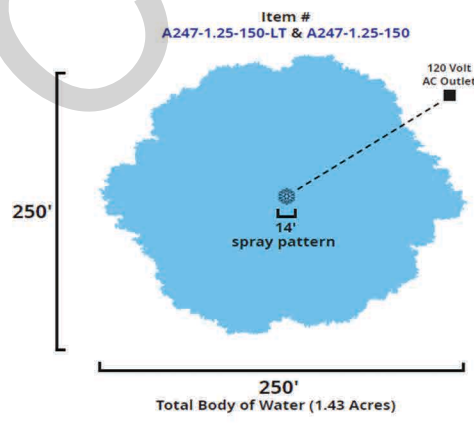

Comet Fountains Has a Fountain Set Up For Ponds and Lakes up to Four Full Acres!
These pictures are to ACTUAL Scale

Example: #1

Key:
 = Floating Fountain
 16' = Width of Spray Pattern in Feet

Key:
 = Floating Fountain
 14' = Width of Spray Pattern in Feet

Comet Fountains Has a Fountain Set Up For Ponds and Lakes up to Four Full Acres!
These pictures are to ACTUAL Scale

Example: #2

Key:

- = Floating Fountain
- 17' = Width of Spray Pattern in Feet

Comet Fountains Has a Fountain Set Up For Ponds and Lakes up to Four Full Acres!
These pictures are to ACTUAL Scale

Example: #3

Key:

 = Floating Fountain

20' = Width of Spray Pattern in Feet

Comet Fountains Has a Fountain Set Up For Ponds and Lakes up to Four Full Acres!
These pictures are to ACTUAL Scale

Example: #4

Key:

- = Floating Fountain
- 8' = Width of Spray Pattern in Feet

Comet Fountains Has a Fountain Set Up For Ponds and Lakes up to Four Full Acres!
These pictures are to ACTUAL Scale

Example: #5

Key:

- = Floating Fountain
- 26' = Width of Spray Pattern in Feet