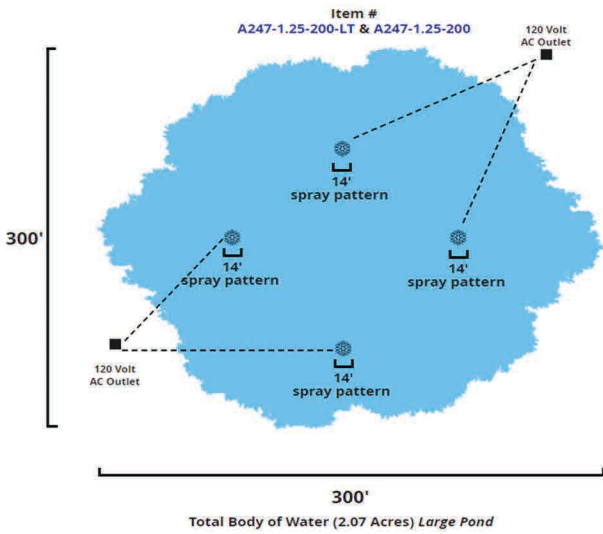

Comet Fountains Has a Fountain Set Up For Ponds and Lakes up to Four Full Acres!
These pictures are to ACTUAL Scale

Example: #1

Key:
 = Floating Fountain
 16' = Width of Spray Pattern in Feet

Key:
 = Floating Fountain
 14' = Width of Spray Pattern in Feet

Comet Fountains Has a Fountain Set Up For Ponds and Lakes up to Four Full Acres!
These pictures are to ACTUAL Scale

Example: #2

Key:

- = Floating Fountain
- 17' = Width of Spray Pattern in Feet

Comet Fountains Has a Fountain Set Up For Ponds and Lakes up to Four Full Acres!
These pictures are to ACTUAL Scale

Example: #3

Key:

 = Floating Fountain

20' = Width of Spray Pattern in Feet

Comet Fountains Has a Fountain Set Up For Ponds and Lakes up to Four Full Acres!
These pictures are to ACTUAL Scale

Example: #4

Key:

- = Floating Fountain
- 8' = Width of Spray Pattern in Feet

Comet Fountains Has a Fountain Set Up For Ponds and Lakes up to Four Full Acres!
These pictures are to ACTUAL Scale

Example: #5

Key:

- = Floating Fountain
- 26' = Width of Spray Pattern in Feet