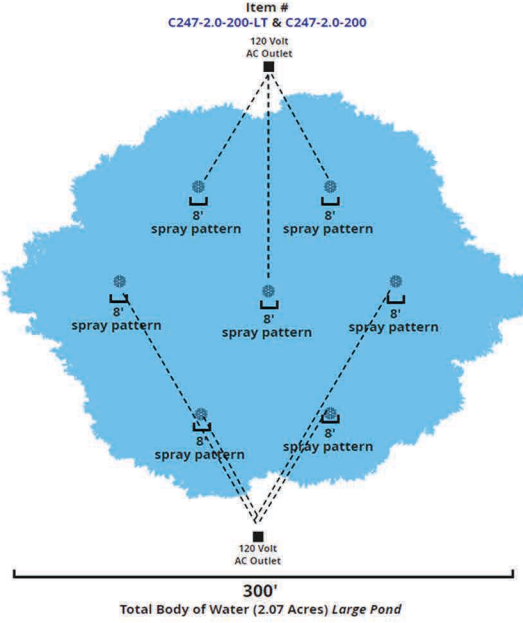

Comet Fountains Has a Fountain Set Up For Ponds and Lakes up to Four Full Acres!
These pictures are to ACTUAL Scale

Example: #1

Key:
 = Floating Fountain
 16' = Width of Spray Pattern in Feet

Key:
 = Floating Fountain
 14' = Width of Spray Pattern in Feet

Comet Fountains Has a Fountain Set Up For Ponds and Lakes up to Four Full Acres!
These pictures are to ACTUAL Scale

Example: #2

Key:

- = Floating Fountain
- 17' = Width of Spray Pattern in Feet

Comet Fountains Has a Fountain Set Up For Ponds and Lakes up to Four Full Acres!
These pictures are to ACTUAL Scale

Example: #3

Key:

 = Floating Fountain

20' = Width of Spray Pattern in Feet

Comet Fountains Has a Fountain Set Up For Ponds and Lakes up to Four Full Acres!
These pictures are to ACTUAL Scale

Example: #4

Key:

- = Floating Fountain
- 8' = Width of Spray Pattern in Feet

Comet Fountains Has a Fountain Set Up For Ponds and Lakes up to Four Full Acres!
These pictures are to ACTUAL Scale

Example: #5

Key:

- = Floating Fountain
- 26' = Width of Spray Pattern in Feet