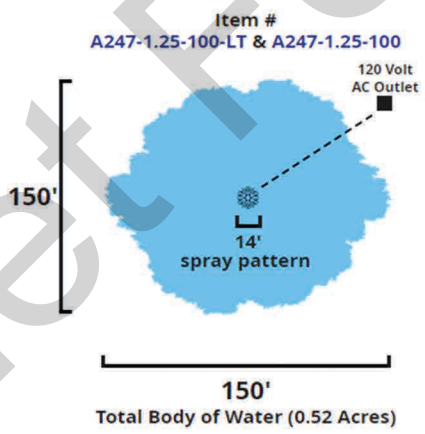

Comet Fountains Has a Fountain Set Up For Ponds and Lakes up to Four Full Acres!
These pictures are to ACTUAL Scale

Example: #1

Key:
 = Floating Fountain
 16' = Width of Spray Pattern in Feet

Key:
 = Floating Fountain
 14' = Width of Spray Pattern in Feet

Comet Fountains Has a Fountain Set Up For Ponds and Lakes up to Four Full Acres!
These pictures are to ACTUAL Scale

Example: #2

Key:

- = Floating Fountain
- 17' = Width of Spray Pattern in Feet

Comet Fountains Has a Fountain Set Up For Ponds and Lakes up to Four Full Acres!
These pictures are to ACTUAL Scale

Example: #3

Key:

 = Floating Fountain

20' = Width of Spray Pattern in Feet

Comet Fountains Has a Fountain Set Up For Ponds and Lakes up to Four Full Acres!
These pictures are to ACTUAL Scale

Example: #4

Key:

- = Floating Fountain
- 8' = Width of Spray Pattern in Feet

Comet Fountains Has a Fountain Set Up For Ponds and Lakes up to Four Full Acres!
These pictures are to ACTUAL Scale

Example: #5

Key:

- = Floating Fountain
- 26' = Width of Spray Pattern in Feet