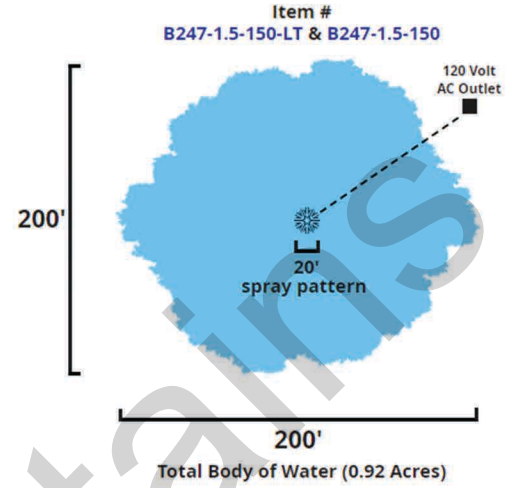

Comet Fountains Has a Fountain Set Up For Ponds and Lakes up to Four Full Acres!
These pictures are to ACTUAL Scale

Example: #1

Key:
 = Floating Fountain
 16' = Width of Spray Pattern in Feet

Key:
 = Floating Fountain
 14' = Width of Spray Pattern in Feet

Comet Fountains Has a Fountain Set Up For Ponds and Lakes up to Four Full Acres!
These pictures are to ACTUAL Scale

Example: #2

Key:

- = Floating Fountain
- 17' = Width of Spray Pattern in Feet

Comet Fountains Has a Fountain Set Up For Ponds and Lakes up to Four Full Acres!
These pictures are to ACTUAL Scale

Example: #3

Key:

 = Floating Fountain

20' = Width of Spray Pattern in Feet

Comet Fountains Has a Fountain Set Up For Ponds and Lakes up to Four Full Acres!
These pictures are to ACTUAL Scale

Example: #4

Key:

- = Floating Fountain
- 8' = Width of Spray Pattern in Feet

Comet Fountains Has a Fountain Set Up For Ponds and Lakes up to Four Full Acres!
These pictures are to ACTUAL Scale

Example: #5

Key:

- = Floating Fountain
- 26' = Width of Spray Pattern in Feet