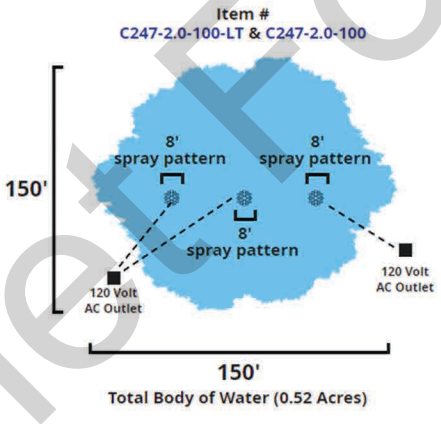

Comet Fountains Has a Fountain Set Up For Ponds and Lakes up to Four Full Acres!
These pictures are to ACTUAL Scale

Example: #1

Key:
 = Floating Fountain
 16' = Width of Spray Pattern in Feet

Key:
 = Floating Fountain
 14' = Width of Spray Pattern in Feet

Comet Fountains Has a Fountain Set Up For Ponds and Lakes up to Four Full Acres!
These pictures are to ACTUAL Scale

Example: #2

Key:

- = Floating Fountain
- 17' = Width of Spray Pattern in Feet

Comet Fountains Has a Fountain Set Up For Ponds and Lakes up to Four Full Acres!
These pictures are to ACTUAL Scale

Example: #3

Key:

 = Floating Fountain

20' = Width of Spray Pattern in Feet

Comet Fountains Has a Fountain Set Up For Ponds and Lakes up to Four Full Acres!
These pictures are to ACTUAL Scale

Example: #4

Key:

- = Floating Fountain
- 8' = Width of Spray Pattern in Feet

Comet Fountains Has a Fountain Set Up For Ponds and Lakes up to Four Full Acres!
These pictures are to ACTUAL Scale

Example: #5

Key:

- = Floating Fountain
- 26' = Width of Spray Pattern in Feet