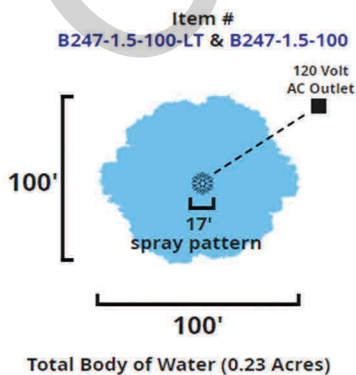

Comet Fountains Has a Fountain Set Up For Ponds and Lakes up to Four Full Acres!
These pictures are to ACTUAL Scale

Example: #1

Key:
 = Floating Fountain
 16' = Width of Spray Pattern in Feet

Key:
 = Floating Fountain
 14' = Width of Spray Pattern in Feet

Comet Fountains Has a Fountain Set Up For Ponds and Lakes up to Four Full Acres!
These pictures are to ACTUAL Scale

Example: #2

Key:

- = Floating Fountain
- 17' = Width of Spray Pattern in Feet

Comet Fountains Has a Fountain Set Up For Ponds and Lakes up to Four Full Acres!
These pictures are to ACTUAL Scale

Example: #3

Key:

 = Floating Fountain

20' = Width of Spray Pattern in Feet

Comet Fountains Has a Fountain Set Up For Ponds and Lakes up to Four Full Acres!
These pictures are to ACTUAL Scale

Example: #4

Key:

- = Floating Fountain
- 8' = Width of Spray Pattern in Feet

Comet Fountains Has a Fountain Set Up For Ponds and Lakes up to Four Full Acres!
These pictures are to ACTUAL Scale

Example: #5

Key:

- = Floating Fountain
- 26' = Width of Spray Pattern in Feet