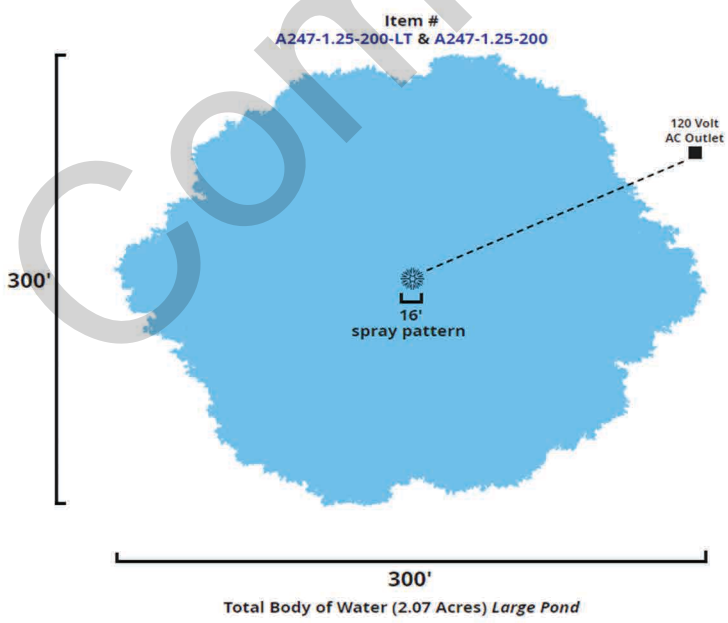

Comet Fountains Has a Fountain Set Up For Ponds and Lakes up to Four Full Acres!
These pictures are to ACTUAL Scale

Example: #1

Key:
 = Floating Fountain
 16' = Width of Spray Pattern in Feet

Key:
 = Floating Fountain
 14' = Width of Spray Pattern in Feet

Comet Fountains Has a Fountain Set Up For Ponds and Lakes up to Four Full Acres!
These pictures are to ACTUAL Scale

Example: #2

Key:

- = Floating Fountain
- 17' = Width of Spray Pattern in Feet

Comet Fountains Has a Fountain Set Up For Ponds and Lakes up to Four Full Acres!
These pictures are to ACTUAL Scale

Example: #3

Key:

 = Floating Fountain

20' = Width of Spray Pattern in Feet

Comet Fountains Has a Fountain Set Up For Ponds and Lakes up to Four Full Acres!
These pictures are to ACTUAL Scale

Example: #4

Key:

- = Floating Fountain
- 8' = Width of Spray Pattern in Feet

Comet Fountains Has a Fountain Set Up For Ponds and Lakes up to Four Full Acres!
These pictures are to ACTUAL Scale

Example: #5

Key:

- = Floating Fountain
- 26' = Width of Spray Pattern in Feet