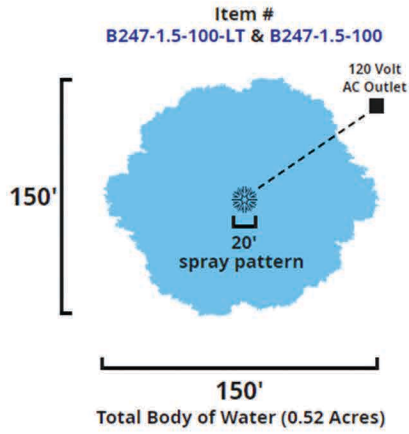

Comet Fountains Has a Fountain Set Up For Ponds and Lakes up to Four Full Acres!
These pictures are to ACTUAL Scale

Example: #1

Key:
 = Floating Fountain
 16' = Width of Spray Pattern in Feet

Key:
 = Floating Fountain
 14' = Width of Spray Pattern in Feet

Comet Fountains Has a Fountain Set Up For Ponds and Lakes up to Four Full Acres!
These pictures are to ACTUAL Scale

Example: #2

Key:

- = Floating Fountain
- 17' = Width of Spray Pattern in Feet

Comet Fountains Has a Fountain Set Up For Ponds and Lakes up to Four Full Acres!
These pictures are to ACTUAL Scale

Example: #3

Key:

 = Floating Fountain

20' = Width of Spray Pattern in Feet

Comet Fountains Has a Fountain Set Up For Ponds and Lakes up to Four Full Acres!
These pictures are to ACTUAL Scale

Example: #4

Key:

- = Floating Fountain
- 8' = Width of Spray Pattern in Feet

Comet Fountains Has a Fountain Set Up For Ponds and Lakes up to Four Full Acres!
These pictures are to ACTUAL Scale

Example: #5

Key:

- = Floating Fountain
- 26' = Width of Spray Pattern in Feet