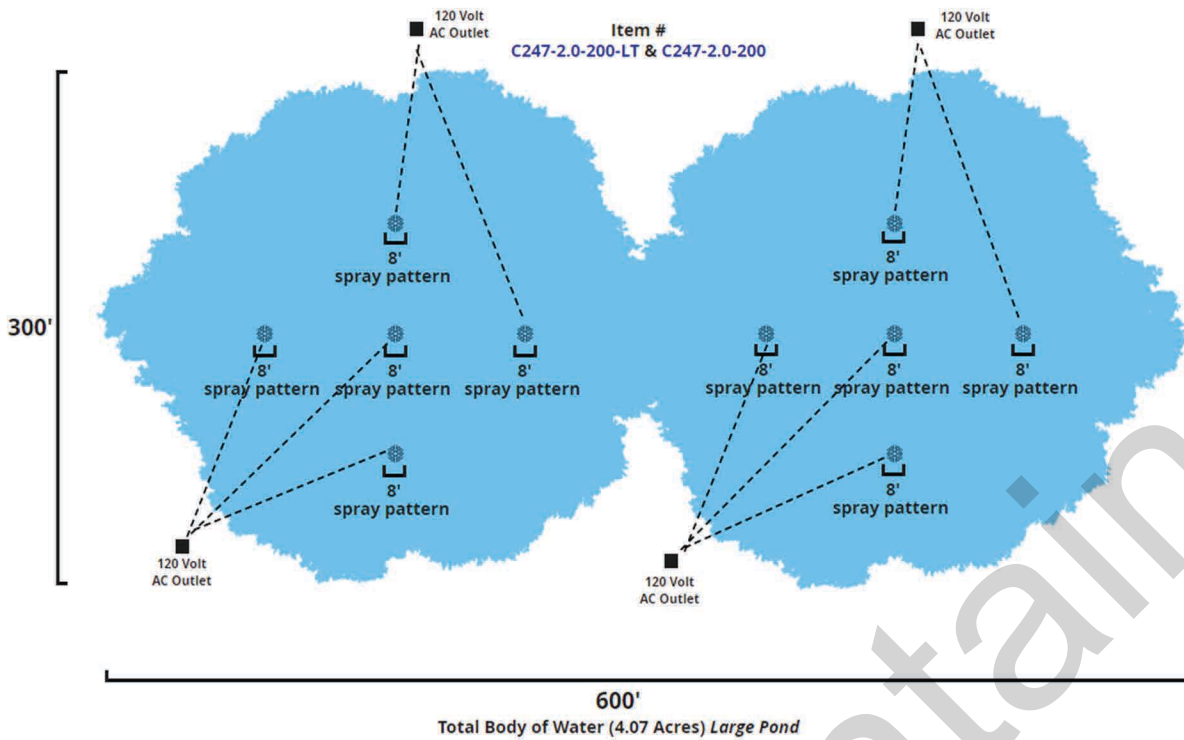

Comet Fountains Has a Fountain Set Up For Ponds and Lakes up to Four Full Acres!
These pictures are to ACTUAL Scale

Example: #1

Key:
 = Floating Fountain
 16' = Width of Spray Pattern in Feet

Key:
 = Floating Fountain
 14' = Width of Spray Pattern in Feet

Comet Fountains Has a Fountain Set Up For Ponds and Lakes up to Four Full Acres!
These pictures are to ACTUAL Scale

Example: #2

Key:

- = Floating Fountain
- 17' = Width of Spray Pattern in Feet

Comet Fountains Has a Fountain Set Up For Ponds and Lakes up to Four Full Acres!
These pictures are to ACTUAL Scale

Example: #3

Key:

 = Floating Fountain

20' = Width of Spray Pattern in Feet

Comet Fountains Has a Fountain Set Up For Ponds and Lakes up to Four Full Acres!
These pictures are to ACTUAL Scale

Example: #4

Key:

- = Floating Fountain
- 8' = Width of Spray Pattern in Feet

Comet Fountains Has a Fountain Set Up For Ponds and Lakes up to Four Full Acres!
These pictures are to ACTUAL Scale

Example: #5

Key:

- = Floating Fountain
- 26' = Width of Spray Pattern in Feet