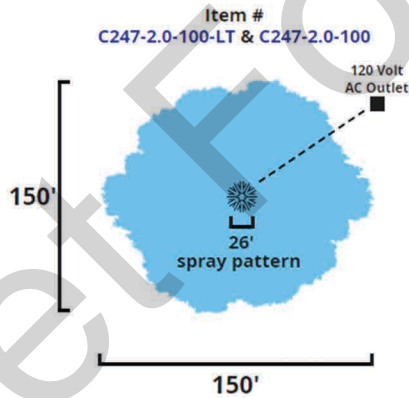

Comet Fountains Has a Fountain Set Up For Ponds and Lakes up to Four Full Acres!
These pictures are to ACTUAL Scale

Example: #2

Key:

- = Floating Fountain
- 17' = Width of Spray Pattern in Feet

Comet Fountains Has a Fountain Set Up For Ponds and Lakes up to Four Full Acres!
These pictures are to ACTUAL Scale

Example: #3

Key:

 = Floating Fountain

20' = Width of Spray Pattern in Feet

Comet Fountains Has a Fountain Set Up For Ponds and Lakes up to Four Full Acres!
These pictures are to ACTUAL Scale

Example: #4

Key:

- = Floating Fountain
- 8' = Width of Spray Pattern in Feet

Comet Fountains Has a Fountain Set Up For Ponds and Lakes up to Four Full Acres!
These pictures are to ACTUAL Scale

Example: #5

Key:

- = Floating Fountain
- 26' = Width of Spray Pattern in Feet

Comet Fountains Has a Fountain Set Up For Ponds and Lakes up to Four Full Acres!
These pictures are to ACTUAL Scale

Example: #6

Total Body of Water (0.23 Acres)

Total Body of Water (0.52 Acres)

Total Body of Water (0.92 Acres)