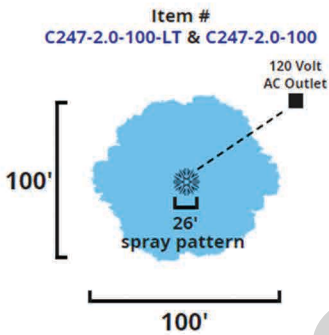

Total Body of Water (0.23 Acres)