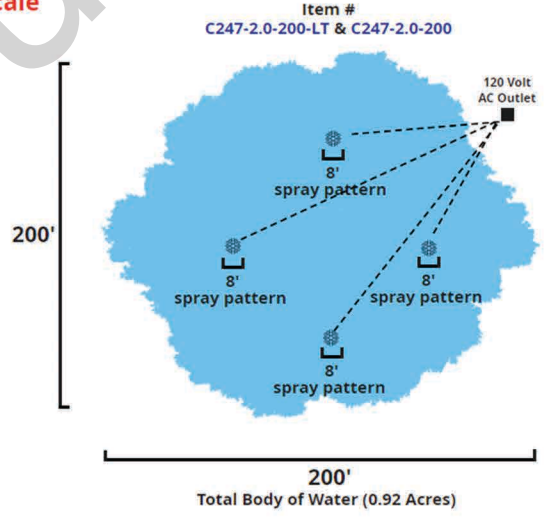

Comet Fountains Has a Fountain Set Up For Ponds and Lakes up to Four Full Acres!
These pictures are to ACTUAL Scale

Example: #1

Key:
 = Floating Fountain
 16' = Width of Spray Pattern in Feet

Key:
 = Floating Fountain
 14' = Width of Spray Pattern in Feet

Comet Fountains Has a Fountain Set Up For Ponds and Lakes up to Four Full Acres!
These pictures are to ACTUAL Scale

Example: #2

Key:

- = Floating Fountain
- 17' = Width of Spray Pattern in Feet

Comet Fountains Has a Fountain Set Up For Ponds and Lakes up to Four Full Acres!
These pictures are to ACTUAL Scale

Example: #3

Key:

 = Floating Fountain

20' = Width of Spray Pattern in Feet

Comet Fountains Has a Fountain Set Up For Ponds and Lakes up to Four Full Acres!
These pictures are to ACTUAL Scale

Example: #4

Key:

- = Floating Fountain
- 8' = Width of Spray Pattern in Feet

Comet Fountains Has a Fountain Set Up For Ponds and Lakes up to Four Full Acres!
These pictures are to ACTUAL Scale

Example: #5

Key:

- = Floating Fountain
- 26' = Width of Spray Pattern in Feet