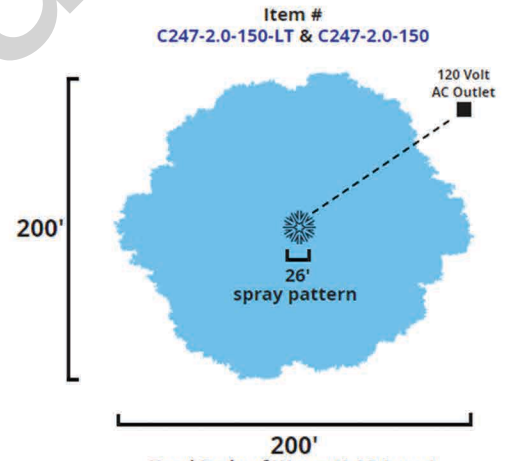

Example: #3

Key:

 = Floating Fountain

20' = Width of Spray Pattern in Feet

Comet Fountains Has a Fountain Set Up For Ponds and Lakes up to Four Full Acres!
These pictures are to ACTUAL Scale

Example: #4

Key:

- = Floating Fountain
- 8' = Width of Spray Pattern in Feet

Comet Fountains Has a Fountain Set Up For Ponds and Lakes up to Four Full Acres!
These pictures are to ACTUAL Scale

Example: #5

Key:

- = Floating Fountain
- 26' = Width of Spray Pattern in Feet

Comet Fountains Has a Fountain Set Up For Ponds and Lakes up to Four Full Acres!
These pictures are to ACTUAL Scale

Example: #6

Total Body of Water (0.23 Acres)

Total Body of Water (0.52 Acres)

Total Body of Water (0.92 Acres)