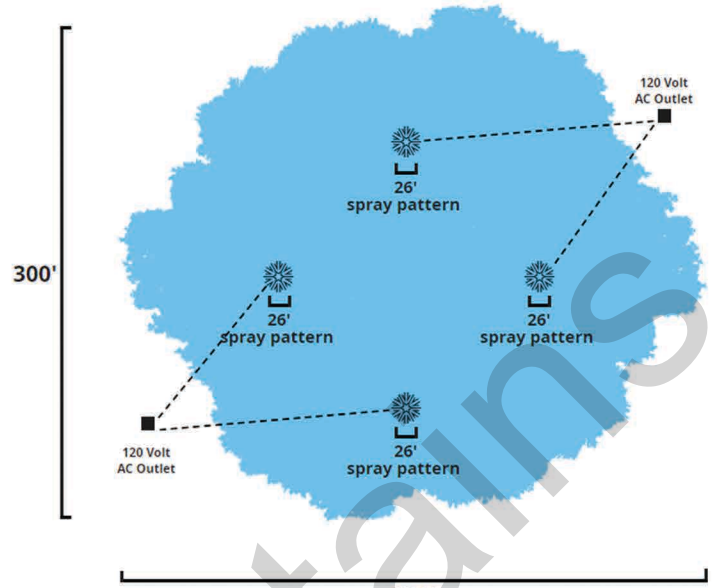

Example: #3

Key:

 = Floating Fountain

20' = Width of Spray Pattern in Feet

Comet Fountains Has a Fountain Set Up For Ponds and Lakes up to Four Full Acres!
These pictures are to ACTUAL Scale

Example: #4

Key:

- = Floating Fountain
- 8' = Width of Spray Pattern in Feet

Comet Fountains Has a Fountain Set Up For Ponds and Lakes up to Four Full Acres!
These pictures are to ACTUAL Scale

Example: #5

Key:

- = Floating Fountain
- 26' = Width of Spray Pattern in Feet

Comet Fountains Has a Fountain Set Up For Ponds and Lakes up to Four Full Acres!
These pictures are to ACTUAL Scale

Example: #6

Total Body of Water (0.23 Acres)

Total Body of Water (0.52 Acres)

Total Body of Water (0.92 Acres)

Total Body of Water (1.43 Acres)

Total Body of Water (2.07 Acres) Large Pond

Item #
C247-2.0-200-LT & C247-2.0-200

Total Body of Water (2.07 Acres) Large Pond

Item #
C247-2.0-200-LT & C247-2.0-200

Total Body of Water (2.07 Acres) Large Pond