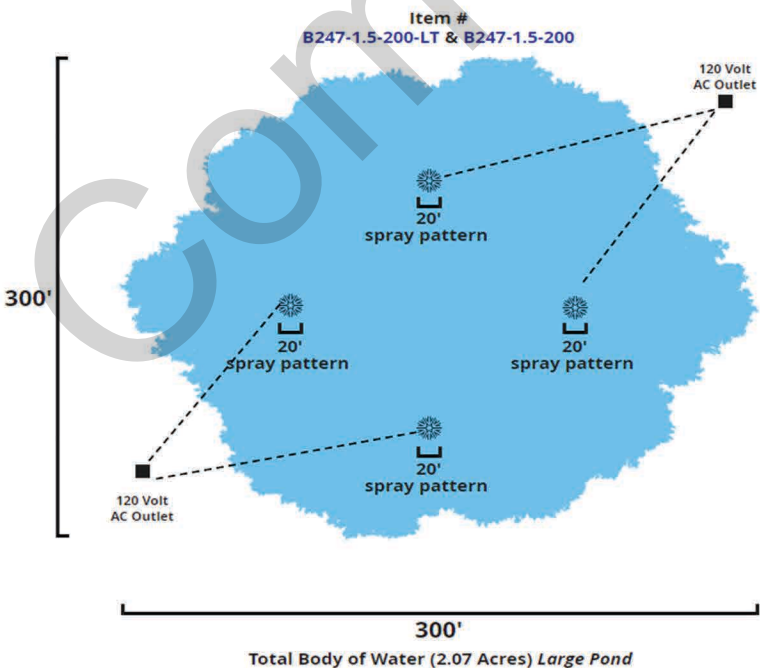

Comet Fountains Has a Fountain Set Up For Ponds and Lakes up to Four Full Acres!
These pictures are to ACTUAL Scale

Example: #1

Key:
 = Floating Fountain
 16' = Width of Spray Pattern in Feet

Key:
 = Floating Fountain
 14' = Width of Spray Pattern in Feet

Comet Fountains Has a Fountain Set Up For Ponds and Lakes up to Four Full Acres!
These pictures are to ACTUAL Scale

Example: #2

Key:

- = Floating Fountain
- 17' = Width of Spray Pattern in Feet

Comet Fountains Has a Fountain Set Up For Ponds and Lakes up to Four Full Acres!
These pictures are to ACTUAL Scale

Example: #3

Key:

 = Floating Fountain

20' = Width of Spray Pattern in Feet

Comet Fountains Has a Fountain Set Up For Ponds and Lakes up to Four Full Acres!
These pictures are to ACTUAL Scale

Example: #4

Key:

- = Floating Fountain
- 8' = Width of Spray Pattern in Feet

Comet Fountains Has a Fountain Set Up For Ponds and Lakes up to Four Full Acres!
These pictures are to ACTUAL Scale

Example: #5

Key:

- = Floating Fountain
- 26' = Width of Spray Pattern in Feet