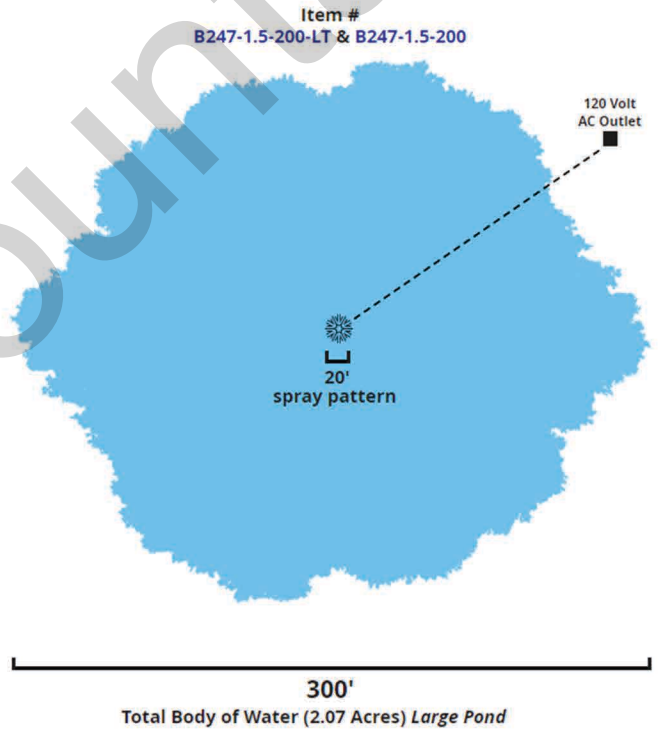

Comet Fountains Has a Fountain Set Up For Ponds and Lakes up to Four Full Acres!
These pictures are to ACTUAL Scale

Example: #1

Key:
 = Floating Fountain
 16' = Width of Spray Pattern in Feet

Key:
 = Floating Fountain
 14' = Width of Spray Pattern in Feet

Comet Fountains Has a Fountain Set Up For Ponds and Lakes up to Four Full Acres!
These pictures are to ACTUAL Scale

Example: #2

Key:

- = Floating Fountain
- 17' = Width of Spray Pattern in Feet

Comet Fountains Has a Fountain Set Up For Ponds and Lakes up to Four Full Acres!
These pictures are to ACTUAL Scale

Example: #3

Key:

 = Floating Fountain

20' = Width of Spray Pattern in Feet

Comet Fountains Has a Fountain Set Up For Ponds and Lakes up to Four Full Acres!
These pictures are to ACTUAL Scale

Example: #4

Key:

- = Floating Fountain
- 8' = Width of Spray Pattern in Feet

Comet Fountains Has a Fountain Set Up For Ponds and Lakes up to Four Full Acres!
These pictures are to ACTUAL Scale

Example: #5

Key:

- = Floating Fountain
- 26' = Width of Spray Pattern in Feet