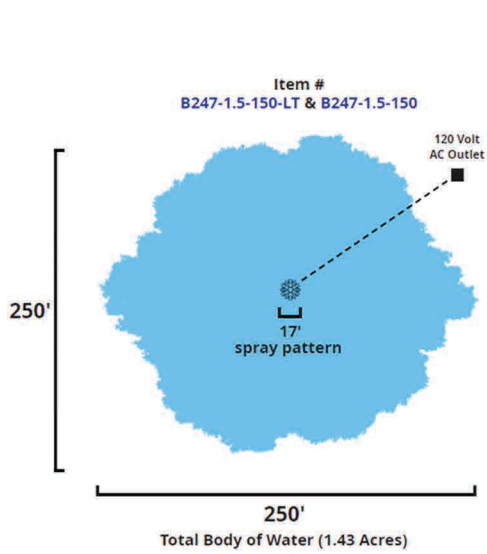

Comet Fountains Has a Fountain Set Up For Ponds and Lakes up to Four Full Acres!
These pictures are to ACTUAL Scale

Example: #1

Key:
 = Floating Fountain
 16' = Width of Spray Pattern in Feet

Key:
 = Floating Fountain
 14' = Width of Spray Pattern in Feet

Comet Fountains Has a Fountain Set Up For Ponds and Lakes up to Four Full Acres!
These pictures are to ACTUAL Scale

Example: #2

Key:

- = Floating Fountain
- 17' = Width of Spray Pattern in Feet

Comet Fountains Has a Fountain Set Up For Ponds and Lakes up to Four Full Acres!
These pictures are to ACTUAL Scale

Example: #3

Key:

 = Floating Fountain

20' = Width of Spray Pattern in Feet

Comet Fountains Has a Fountain Set Up For Ponds and Lakes up to Four Full Acres!
These pictures are to ACTUAL Scale

Example: #4

Key:

- = Floating Fountain
- 8' = Width of Spray Pattern in Feet

Comet Fountains Has a Fountain Set Up For Ponds and Lakes up to Four Full Acres!
These pictures are to ACTUAL Scale

Example: #5

Key:

- = Floating Fountain
- 26' = Width of Spray Pattern in Feet