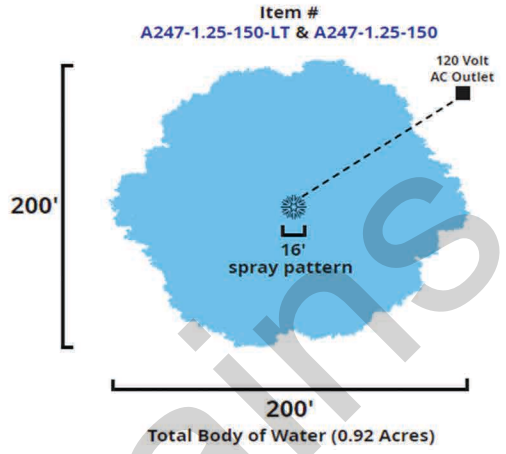

Comet Fountains Has a Fountain Set Up For Ponds and Lakes up to Four Full Acres!
These pictures are to ACTUAL Scale

Example: #1

Key:
 = Floating Fountain
 16' = Width of Spray Pattern in Feet

Key:
 = Floating Fountain
 14' = Width of Spray Pattern in Feet

Comet Fountains Has a Fountain Set Up For Ponds and Lakes up to Four Full Acres!
These pictures are to ACTUAL Scale

Example: #2

Key:

- = Floating Fountain
- 17' = Width of Spray Pattern in Feet

Comet Fountains Has a Fountain Set Up For Ponds and Lakes up to Four Full Acres!
These pictures are to ACTUAL Scale

Example: #3

Key:

 = Floating Fountain

20' = Width of Spray Pattern in Feet

Comet Fountains Has a Fountain Set Up For Ponds and Lakes up to Four Full Acres!
These pictures are to ACTUAL Scale

Example: #4

Key:

- = Floating Fountain
- 8' = Width of Spray Pattern in Feet

Comet Fountains Has a Fountain Set Up For Ponds and Lakes up to Four Full Acres!
These pictures are to ACTUAL Scale

Example: #5

Key:

- = Floating Fountain
- 26' = Width of Spray Pattern in Feet