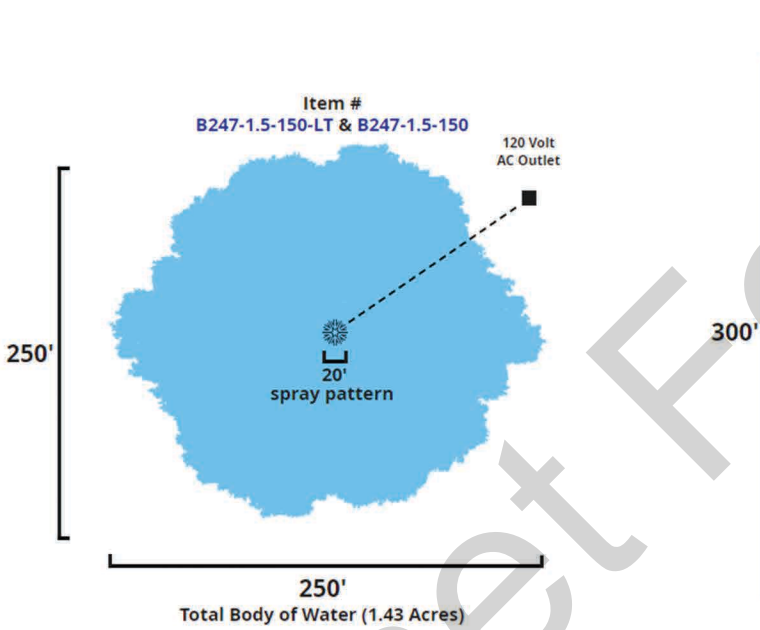

Comet Fountains Has a Fountain Set Up For Ponds and Lakes up to Four Full Acres!
These pictures are to ACTUAL Scale

Example: #1

Key:
 = Floating Fountain
 16' = Width of Spray Pattern in Feet

Key:
 = Floating Fountain
 14' = Width of Spray Pattern in Feet

Comet Fountains Has a Fountain Set Up For Ponds and Lakes up to Four Full Acres!
These pictures are to ACTUAL Scale

Example: #2

Key:

- = Floating Fountain
- 17' = Width of Spray Pattern in Feet

Comet Fountains Has a Fountain Set Up For Ponds and Lakes up to Four Full Acres!
These pictures are to ACTUAL Scale

Example: #3

Key:

 = Floating Fountain

20' = Width of Spray Pattern in Feet

Comet Fountains Has a Fountain Set Up For Ponds and Lakes up to Four Full Acres!
These pictures are to ACTUAL Scale

Example: #4

Key:

- = Floating Fountain
- 8' = Width of Spray Pattern in Feet

Comet Fountains Has a Fountain Set Up For Ponds and Lakes up to Four Full Acres!
These pictures are to ACTUAL Scale

Example: #5

Key:

- = Floating Fountain
- 26' = Width of Spray Pattern in Feet