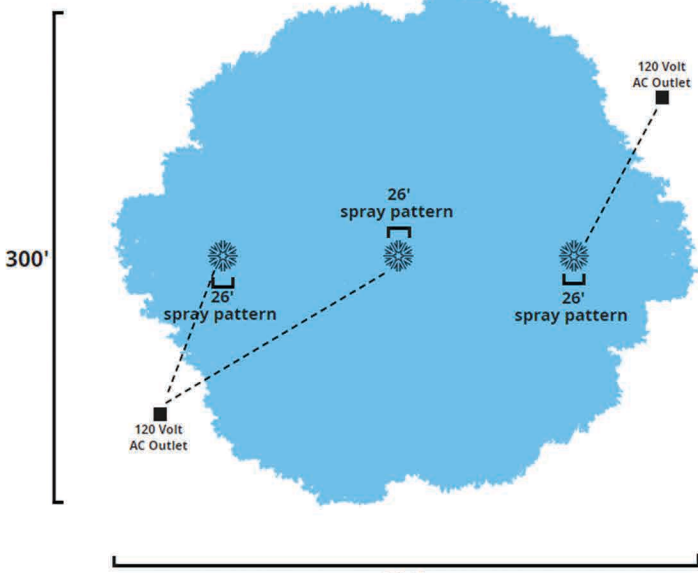

Total Body of Water (2.07 Acres) Large Pond