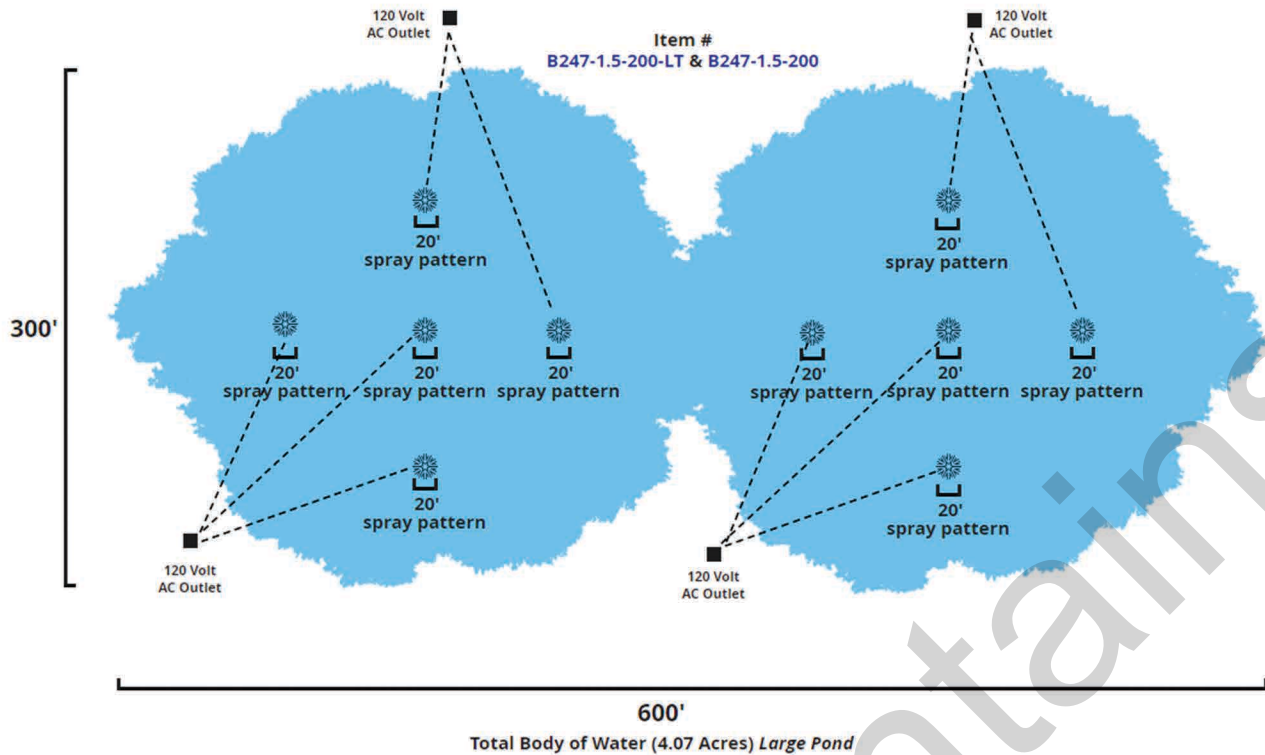

Comet Fountains Has a Fountain Set Up For Ponds and Lakes up to Four Full Acres!
These pictures are to ACTUAL Scale

Example: #1

Key:
 = Floating Fountain
 16' = Width of Spray Pattern in Feet

Key:
 = Floating Fountain
 14' = Width of Spray Pattern in Feet

Comet Fountains Has a Fountain Set Up For Ponds and Lakes up to Four Full Acres!
These pictures are to ACTUAL Scale

Example: #2

Key:

- = Floating Fountain
- 17' = Width of Spray Pattern in Feet

Comet Fountains Has a Fountain Set Up For Ponds and Lakes up to Four Full Acres!
These pictures are to ACTUAL Scale

Example: #3

Key:

 = Floating Fountain

20' = Width of Spray Pattern in Feet

Comet Fountains Has a Fountain Set Up For Ponds and Lakes up to Four Full Acres!
These pictures are to ACTUAL Scale

Example: #4

Key:

- = Floating Fountain
- 8' = Width of Spray Pattern in Feet

Comet Fountains Has a Fountain Set Up For Ponds and Lakes up to Four Full Acres!
These pictures are to ACTUAL Scale

Example: #5

Key:

- = Floating Fountain
- 26' = Width of Spray Pattern in Feet