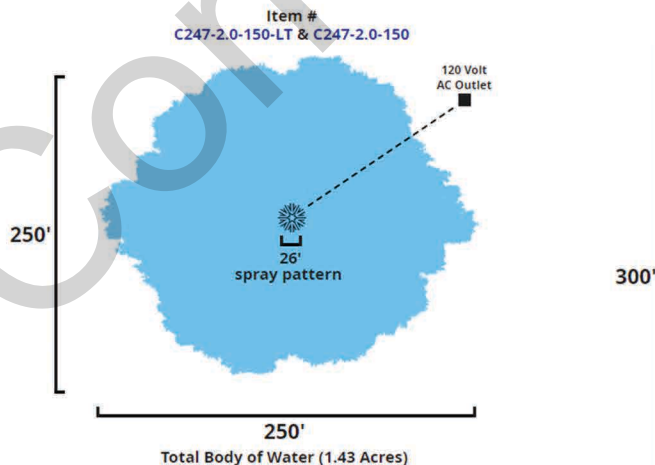

Example: #3

Key:

 = Floating Fountain

20' = Width of Spray Pattern in Feet

Comet Fountains Has a Fountain Set Up For Ponds and Lakes up to Four Full Acres!
These pictures are to ACTUAL Scale

Example: #4

Key:

- = Floating Fountain
- 8' = Width of Spray Pattern in Feet

Comet Fountains Has a Fountain Set Up For Ponds and Lakes up to Four Full Acres!
These pictures are to ACTUAL Scale

Example: #5

Key:

- = Floating Fountain
- 26' = Width of Spray Pattern in Feet

Comet Fountains Has a Fountain Set Up For Ponds and Lakes up to Four Full Acres!
These pictures are to ACTUAL Scale

Example: #6

Total Body of Water (0.23 Acres)

Total Body of Water (0.52 Acres)

Total Body of Water (0.92 Acres)

Total Body of Water (1.43 Acres)

Total Body of Water (2.07 Acres) Large Pond

Item #
C247-2.0-200-LT & C247-2.0-200

Total Body of Water (2.07 Acres) Large Pond

Item #
C247-2.0-200-LT & C247-2.0-200

Total Body of Water (2.07 Acres) Large Pond