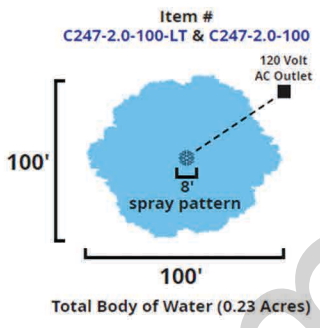

Comet Fountains Has a Fountain Set Up For Ponds and Lakes up to Four Full Acres!
These pictures are to ACTUAL Scale

Example: #1

Key:
 = Floating Fountain
 16' = Width of Spray Pattern in Feet

Key:
 = Floating Fountain
 14' = Width of Spray Pattern in Feet

Comet Fountains Has a Fountain Set Up For Ponds and Lakes up to Four Full Acres!
These pictures are to ACTUAL Scale

Example: #2

Key:

- = Floating Fountain
- 17' = Width of Spray Pattern in Feet

Comet Fountains Has a Fountain Set Up For Ponds and Lakes up to Four Full Acres!
These pictures are to ACTUAL Scale

Example: #3

Key:

 = Floating Fountain

20' = Width of Spray Pattern in Feet

Comet Fountains Has a Fountain Set Up For Ponds and Lakes up to Four Full Acres!
These pictures are to ACTUAL Scale

Example: #4

Key:

- = Floating Fountain
- 8' = Width of Spray Pattern in Feet

Comet Fountains Has a Fountain Set Up For Ponds and Lakes up to Four Full Acres!
These pictures are to ACTUAL Scale

Example: #5

Key:

- = Floating Fountain
- 26' = Width of Spray Pattern in Feet