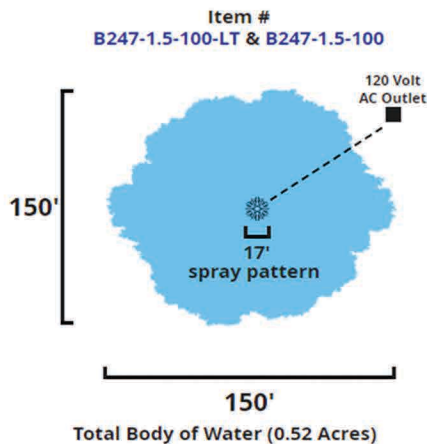

Comet Fountains Has a Fountain Set Up For Ponds and Lakes up to Four Full Acres!
These pictures are to ACTUAL Scale

Example: #1

Key:
 = Floating Fountain
 16' = Width of Spray Pattern in Feet

Key:
 = Floating Fountain
 14' = Width of Spray Pattern in Feet

Comet Fountains Has a Fountain Set Up For Ponds and Lakes up to Four Full Acres!
These pictures are to ACTUAL Scale

Example: #2

Key:

- = Floating Fountain
- 17' = Width of Spray Pattern in Feet

Comet Fountains Has a Fountain Set Up For Ponds and Lakes up to Four Full Acres!
These pictures are to ACTUAL Scale

Example: #3

Key:

 = Floating Fountain

20' = Width of Spray Pattern in Feet

Comet Fountains Has a Fountain Set Up For Ponds and Lakes up to Four Full Acres!
These pictures are to ACTUAL Scale

Example: #4

Key:

- = Floating Fountain
- 8' = Width of Spray Pattern in Feet

Comet Fountains Has a Fountain Set Up For Ponds and Lakes up to Four Full Acres!
These pictures are to ACTUAL Scale

Example: #5

Key:

- = Floating Fountain
- 26' = Width of Spray Pattern in Feet