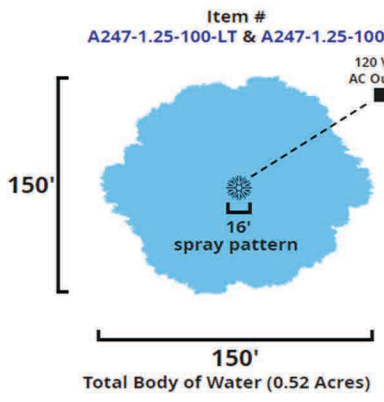

Comet Fountains Has a Fountain Set Up For Ponds and Lakes up to Four Full Acres!
These pictures are to ACTUAL Scale

Example: #1

Key:
 = Floating Fountain
 16' = Width of Spray Pattern in Feet

Key:
 = Floating Fountain
 14' = Width of Spray Pattern in Feet

Comet Fountains Has a Fountain Set Up For Ponds and Lakes up to Four Full Acres!
These pictures are to ACTUAL Scale

Example: #2

Key:

- = Floating Fountain
- 17' = Width of Spray Pattern in Feet

Comet Fountains Has a Fountain Set Up For Ponds and Lakes up to Four Full Acres!
These pictures are to ACTUAL Scale

Example: #3

Key:

 = Floating Fountain

20' = Width of Spray Pattern in Feet

Comet Fountains Has a Fountain Set Up For Ponds and Lakes up to Four Full Acres!
These pictures are to ACTUAL Scale

Example: #4

Key:

- = Floating Fountain
- 8' = Width of Spray Pattern in Feet

Comet Fountains Has a Fountain Set Up For Ponds and Lakes up to Four Full Acres!
These pictures are to ACTUAL Scale

Example: #5

Key:

- = Floating Fountain
- 26' = Width of Spray Pattern in Feet