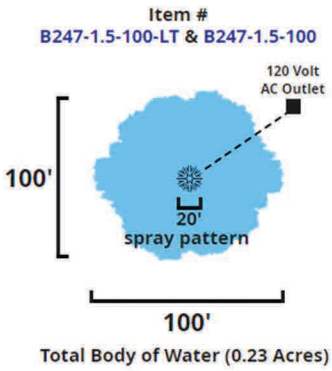

Comet Fountains Has a Fountain Set Up For Ponds and Lakes up to Four Full Acres!
These pictures are to ACTUAL Scale

Example: #1

Key:
 = Floating Fountain
 16' = Width of Spray Pattern in Feet

Key:
 = Floating Fountain
 14' = Width of Spray Pattern in Feet

Comet Fountains Has a Fountain Set Up For Ponds and Lakes up to Four Full Acres!
These pictures are to ACTUAL Scale

Example: #2

Key:

- = Floating Fountain
- 17' = Width of Spray Pattern in Feet

Comet Fountains Has a Fountain Set Up For Ponds and Lakes up to Four Full Acres!
These pictures are to ACTUAL Scale

Example: #3

Key:

 = Floating Fountain

20' = Width of Spray Pattern in Feet

Comet Fountains Has a Fountain Set Up For Ponds and Lakes up to Four Full Acres!
These pictures are to ACTUAL Scale

Example: #4

Key:

- = Floating Fountain
- 8' = Width of Spray Pattern in Feet

Comet Fountains Has a Fountain Set Up For Ponds and Lakes up to Four Full Acres!
These pictures are to ACTUAL Scale

Example: #5

Key:

- = Floating Fountain
- 26' = Width of Spray Pattern in Feet