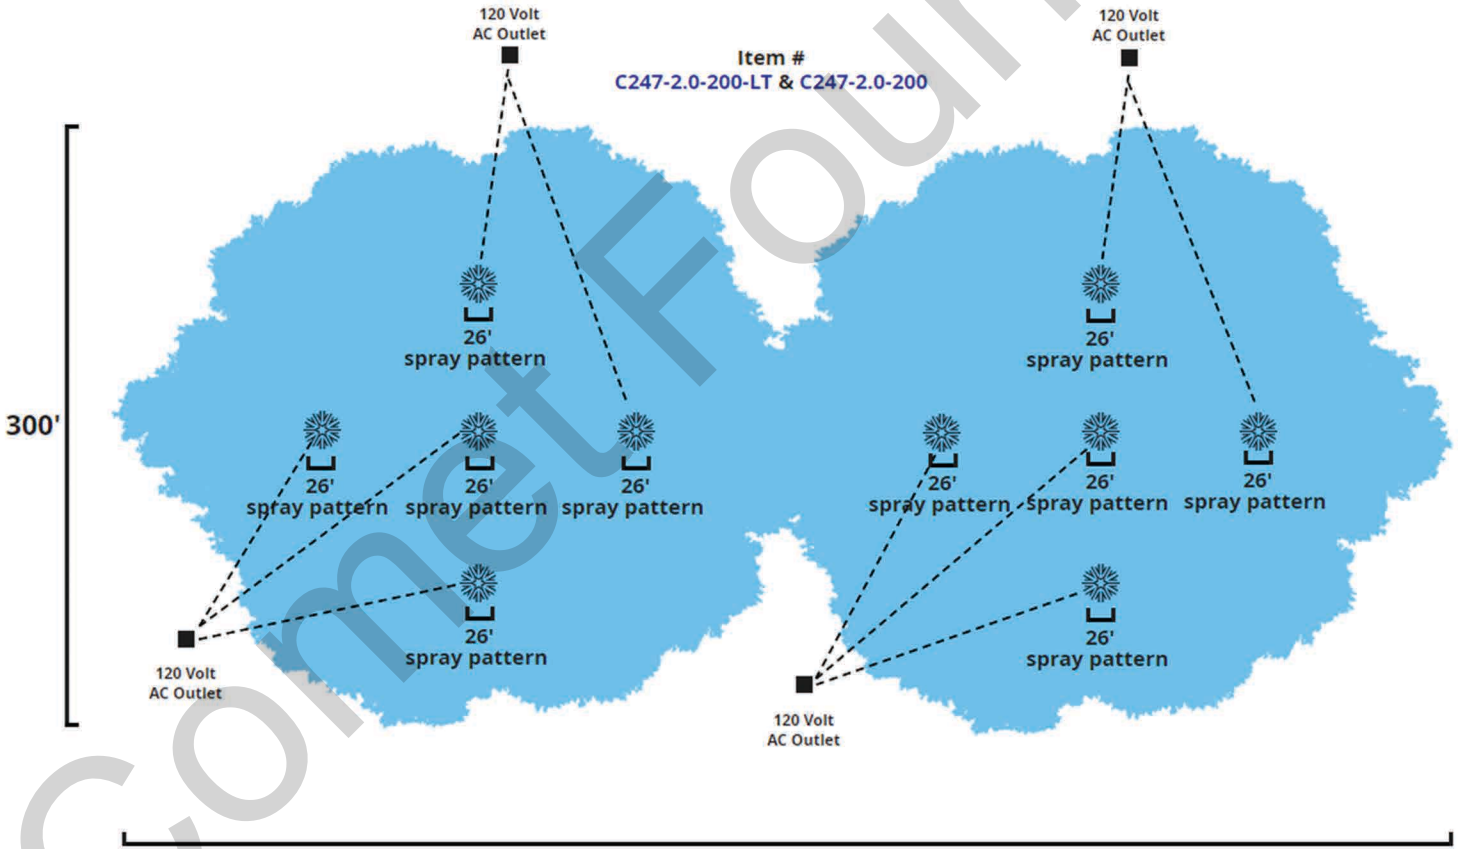

Item #
C247-2.0-200-LT & C247-2.0-200

Total Body of Water (4.07 Acres) Large Pond