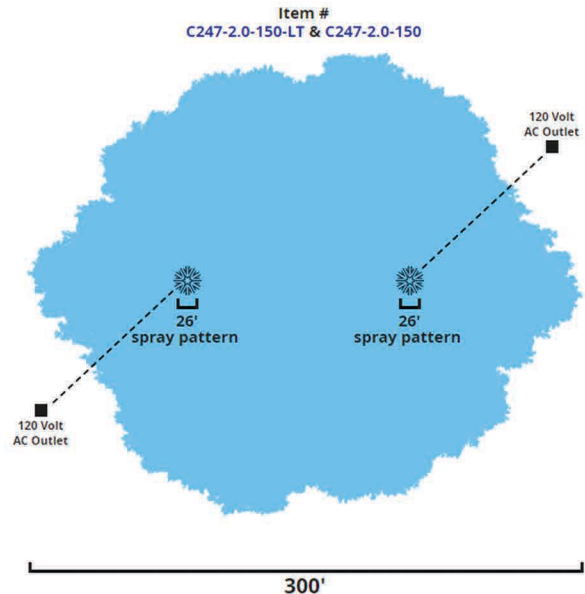

Item #
C247-2.0-200-LT & C247-2.0-200

Total Body of Water (2.07 Acres) Large Pond